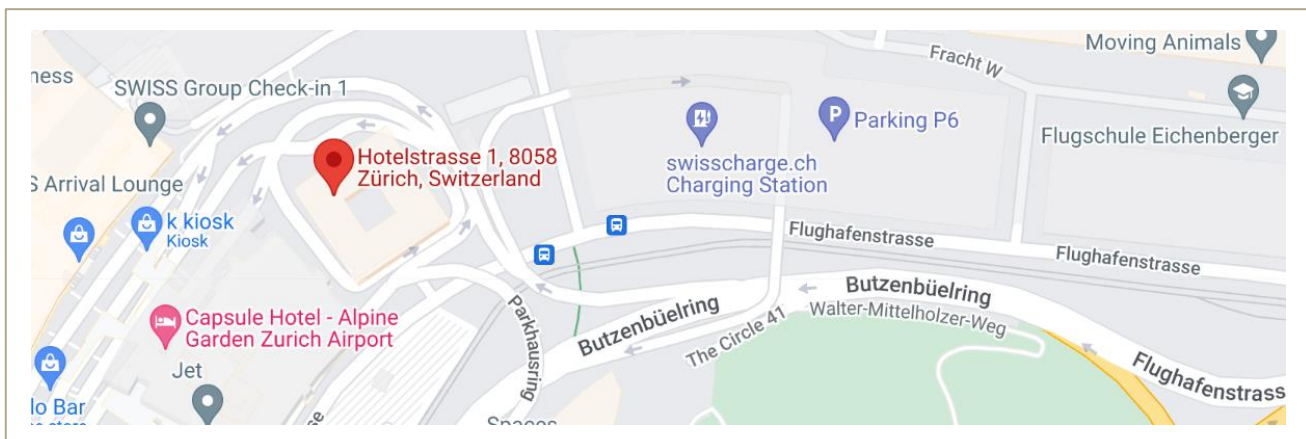

AXIS Aviation Switzerland AG

Hotelstrasse 1 / 9th floor
8058 Zurich – Airport
Switzerland

By bus:

- Bus station: OPC
- Then walk straight ahead to Radisson Blu Hotel (4min)
- Do not use the entrance from the Radisson Blu, but the one 10 metres next door.
- Enter the lift and select the 9th floor

By car:

- Parking 1
- Go to the 8th floor
- Take the entrance from Radisson Blu and take the lift to the 9th floor

By train:

- Going up one floor from the train
- Follow all signs to the Radisson Blu / Airport Fitness
- Before you come into the hotel lobby on your left, take the lift to 9th floor

If you need any assistance contact us at +41 44 380 50 00.