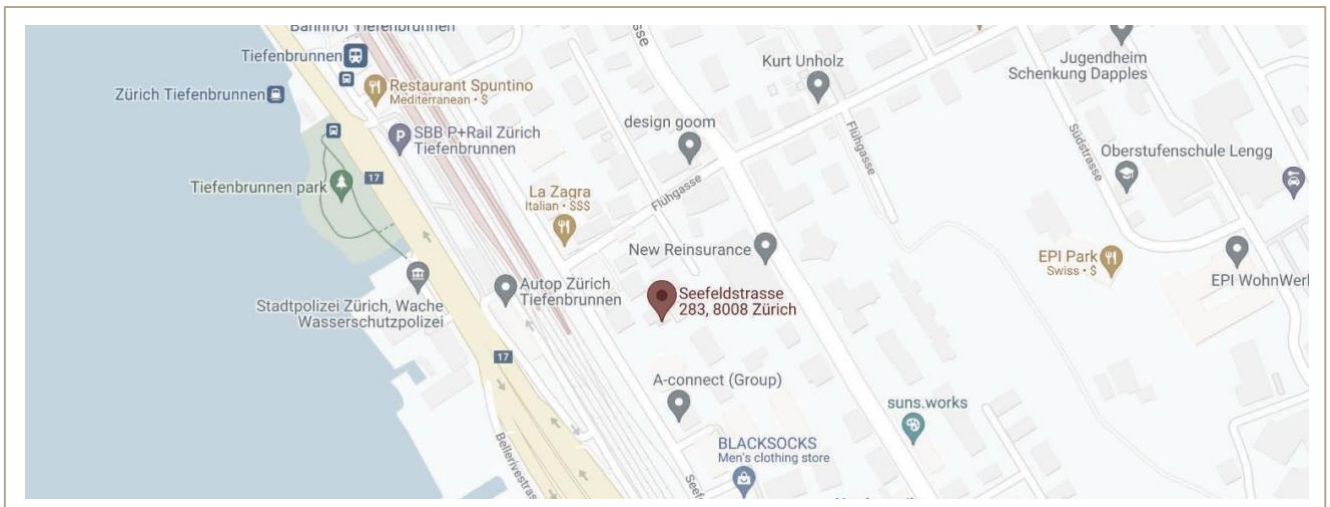

AXIS Aviation Switzerland AG

Seefeldstrasse 283
8008 Zurich
Switzerland

By car:

- If you plan on visiting us by car, we have parking spaces available next to our office.

Public Transport:

- Station: «Tiefenbrunnen» is the closest station to our office.
- It only takes you a five-minute walk.
- We are situated only 10 mins away from «Zurich Main Station» and 30 mins from «Zurich Airport».
- From Zurich Airport you can take the S16 directly to Tiefenbrunnen.

If you need any assistance contact us at +41 44 380 50 00.